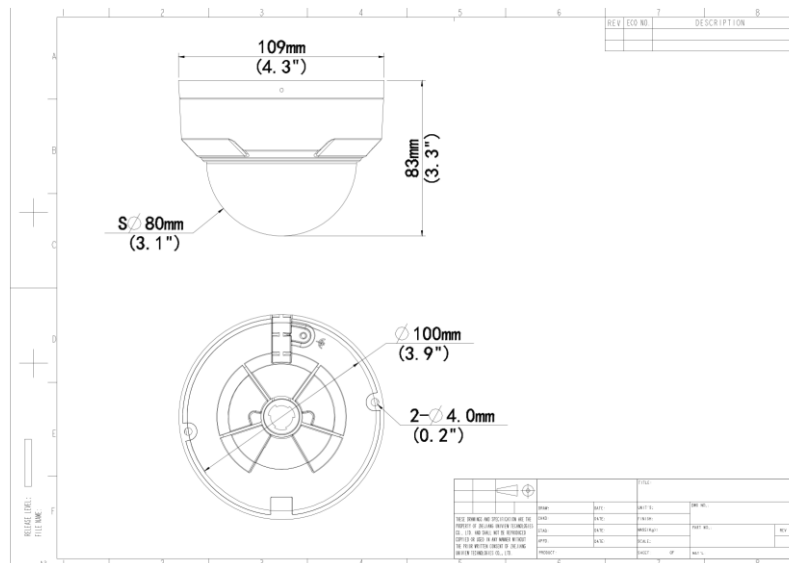

## Specifications

| Camera            | Description                    |
|-------------------|--------------------------------|
| Resolution        | 2MP                            |
| Sensor            | 1/2.9"CMOS                     |
| Min. Illumination | Colour:0.01 lux (F2.0, AGC ON) |

|                     |  |
|---------------------|--|
| Environment         | CE-RoHS (2011/65/EU;(EU)2015/863); WEEE (2012/19/EU);                |
| Protection          | IP67 (IEC 60529)<br>IK10 (IEC 62262)                                 |
| General             | Description  |
| Power               | DC 12V±25%, PoE (IEEE 802.3af)<br>Power consumption: Max 5.0W        |
| Power Interface     | Ø 5.5mm coaxial power plug   |
| Dimensions (Ø x H)  | Φ 109 x 83mm (Ø4.3" x 3.3" )   |
| Weight              | 0.39kg(0.86lb)   |
| Material            | Metal + Plastic  |
| Working Environment | -30° C ~ 60° C (-22° F ~ 140° F), Humidity: ≤95% RH (non-condensing) |
| Storage Environment | -30° C ~ 60° C (-22° F ~ 140° F), Humidity: ≤95% RH (non-condensing) |
| Surge protection    | 4KV  |
| Reset button        | N/A  |
| Web Client Language | 1 Language<br>English  |

## Dimensions