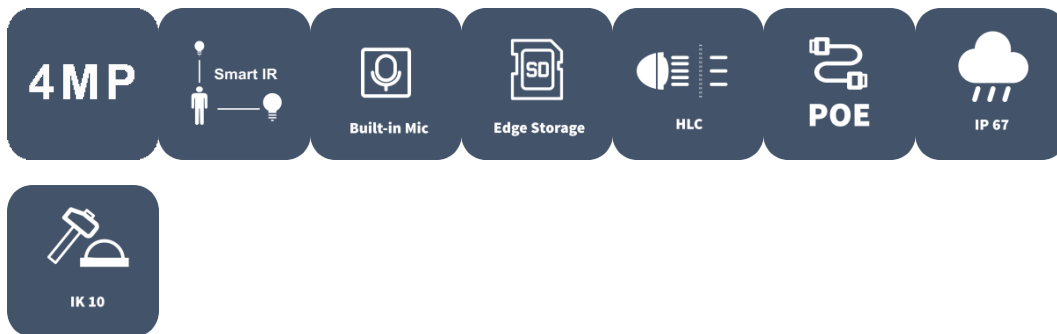

4MP Fixed IR Dome Network Camera

IPC324LB-ASF28K-A

Features

- High quality image with 4MP, 1/3"CMOS sensor
- 4MP (2560*1440)@25/20fps; 3MP (2304*1296)@30/25fps; 2MP (1920*1080)@30/25fps
- Ultra 265, H.265, H.264
- Built-in Mic
- Smart IR, up to 30m (98ft) IR distance
- Day/night functionality
- 2D/3D DNR (Digital Noise Reduction)
- Support Micro SD card
- IP67 protection
- IK10 vandal resistant
- DC12V or PoE(IEEE 802.3af) power supply
- 2-Axis

Network	Description
Protocols	IPv4; IGMP; ICMP; ARP; TCP; UDP; DHCP; RTP; RTSP; RTCP; RTMP; DNS; DDNS; NTP; FTP; UPnP; HTTP; HTTPS; QoS; SSL/TLS; SMTP; SNMP
Compatible Integration	ONVIF (Profile S, Profile T); API; SDK
User/Host	Up to 32 users. 3 user levels: administrator, common user and operator
Security	Password Protection; Strong Password; HTTPS Encryption; Export Operation Logs; Basic and Digest Authentication for RTSP; Digest Authentication for HTTP; WSSE and Digest Authentication for ONVIF
Client	UNV-Link; UNV-Link Pro; EZStation
Web Browser	Plug-in required live view: IE 10 and above, Chrome 45 and above, Firefox 52 and above, Edge 79 and above; Plug-in free live view: Chrome 57.0 and above, Firefox 58.0 and above, Edge 16 and above
Interface	Description
Audio I/O	N/A
Alarm I/O	N/A
Serial Port	N/A
Built-in Mic	Support
Built-in Speaker	N/A
WIFI	N/A
Network	1 x RJ45 10M/100M Base-TX Ethernet
Video Output	N/A
Certification	Description
EMC	CE-EMC (EN 55032, EN 61000-3-3, EN IEC 61000-3-2, EN 55035) FCC (FCC 47 CFR part15 B)
Safety	CE LVD (EN 62368-1) UL/CUL (UL 62368-1, CAN/CSA C22.2 No. 62368-1)
Environment	CE-RoHS (2011/65/EU;(EU)2015/863); WEEE (2012/19/EU);
Protection	IP67 (IEC 60529) IK10 (IEC 62262)
General	Description
Power	DC 12V ±25%, PoE (IEEE 802.3af) Power consumption: Max 5.0W
Power Interface	Ø 5.5mm coaxial power plug
Dimensions	Φ 118 x 95mm (Φ4.6" x 3.8")