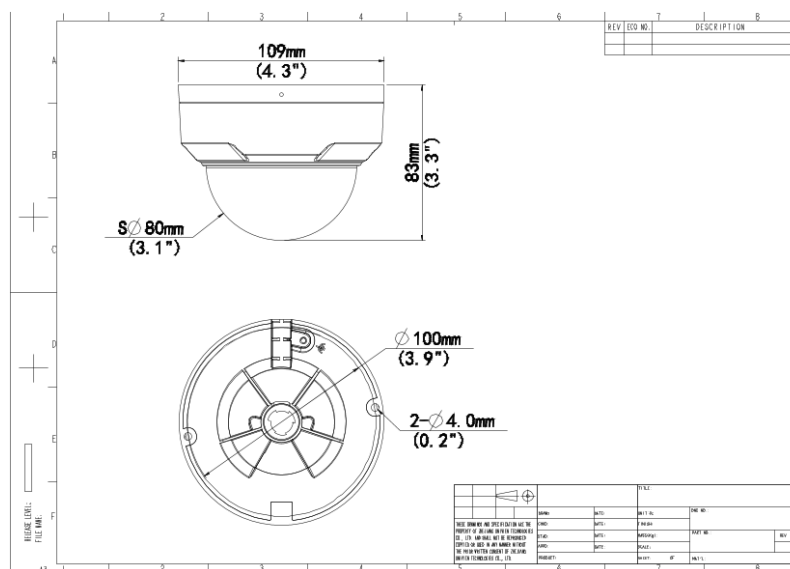

TR-UM06-E-IN

Weight	0.28kg(0.62lb)
Material	Metal + Plastic
Working Environment	-30 °C ~ 60 °C (-22 °F ~ 140 °F), Humidity: ≤95% RH (non-condensing)
Storage Environment	-30 °C ~ 60 °C (-22 °F ~ 140 °F), Humidity: ≤95% RH (non-condensing)
Surge Protection	4KV
Reset Button	N/A
Web Client Language	1 Language English

Dimensions

Accessories

TR-JB03-G-IN

Junction Box for Mini Fix-dome(Support wiring from behind)

TR-JB07/WM03-G-IN

Wall Mounting Assembling Bracket For 32 Fix-dome&Mini Fix-dome&Plastic Turret Camera

TR-WM03-D-IN

Wall Mounting Bracket for 32 Fix-dome&Mini Fix-dome&Plastic Turret Camera